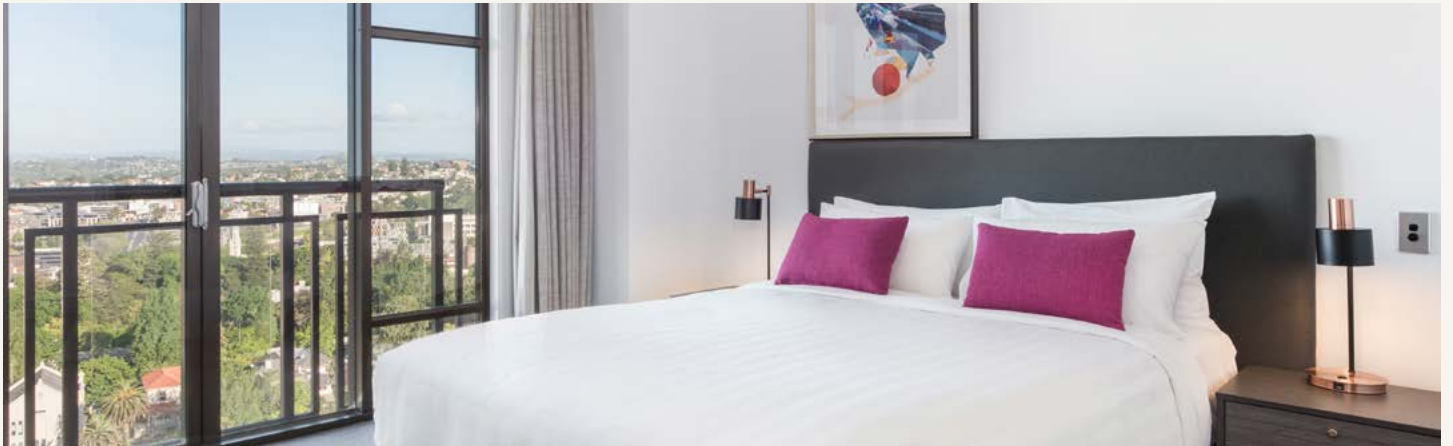

Avani Auckland Metropolis Residences is in a great location, walking distance to the harbour, park lands and the art gallery, shopping & museums.

Retreat to the hotel at the end of the day and hit the pool, gym or relax in your ultra comfortable suite.

It's about the details

- Central location
- 1 & 2 bedroom suites
- Great views
- Parking available
- Opposite Albert Park
- Indoor lap pool
- Gym, spa & sauna
- Close to restaurants

Your needs anticipated

Room Type	# Rooms	Bedding config.	# Rooms split beds	# Sofa beds	Max pax (with extra bedding)	Room size (m ²)	Bath	Shower
One Bedroom Suite	27	1Q	0	0	2	35	No	Yes
One Bedroom Superior Suite	23	1K or 2S	14	0	3	48	Yes	Yes
One Bedroom Park Suite	24	1K or 2S	16	0	3	48	Yes	Yes
One Bedroom Harbour Suite	28	1K OR 2S	18	0	3	48	Yes	Yes
One Bedroom Executive Park Suite	5	1Q	0	0	3	67	Yes	Yes
Two Bedroom Suite	4	1Q & 1K OR 1Q & 2S	2	0	5	77	Yes	Yes